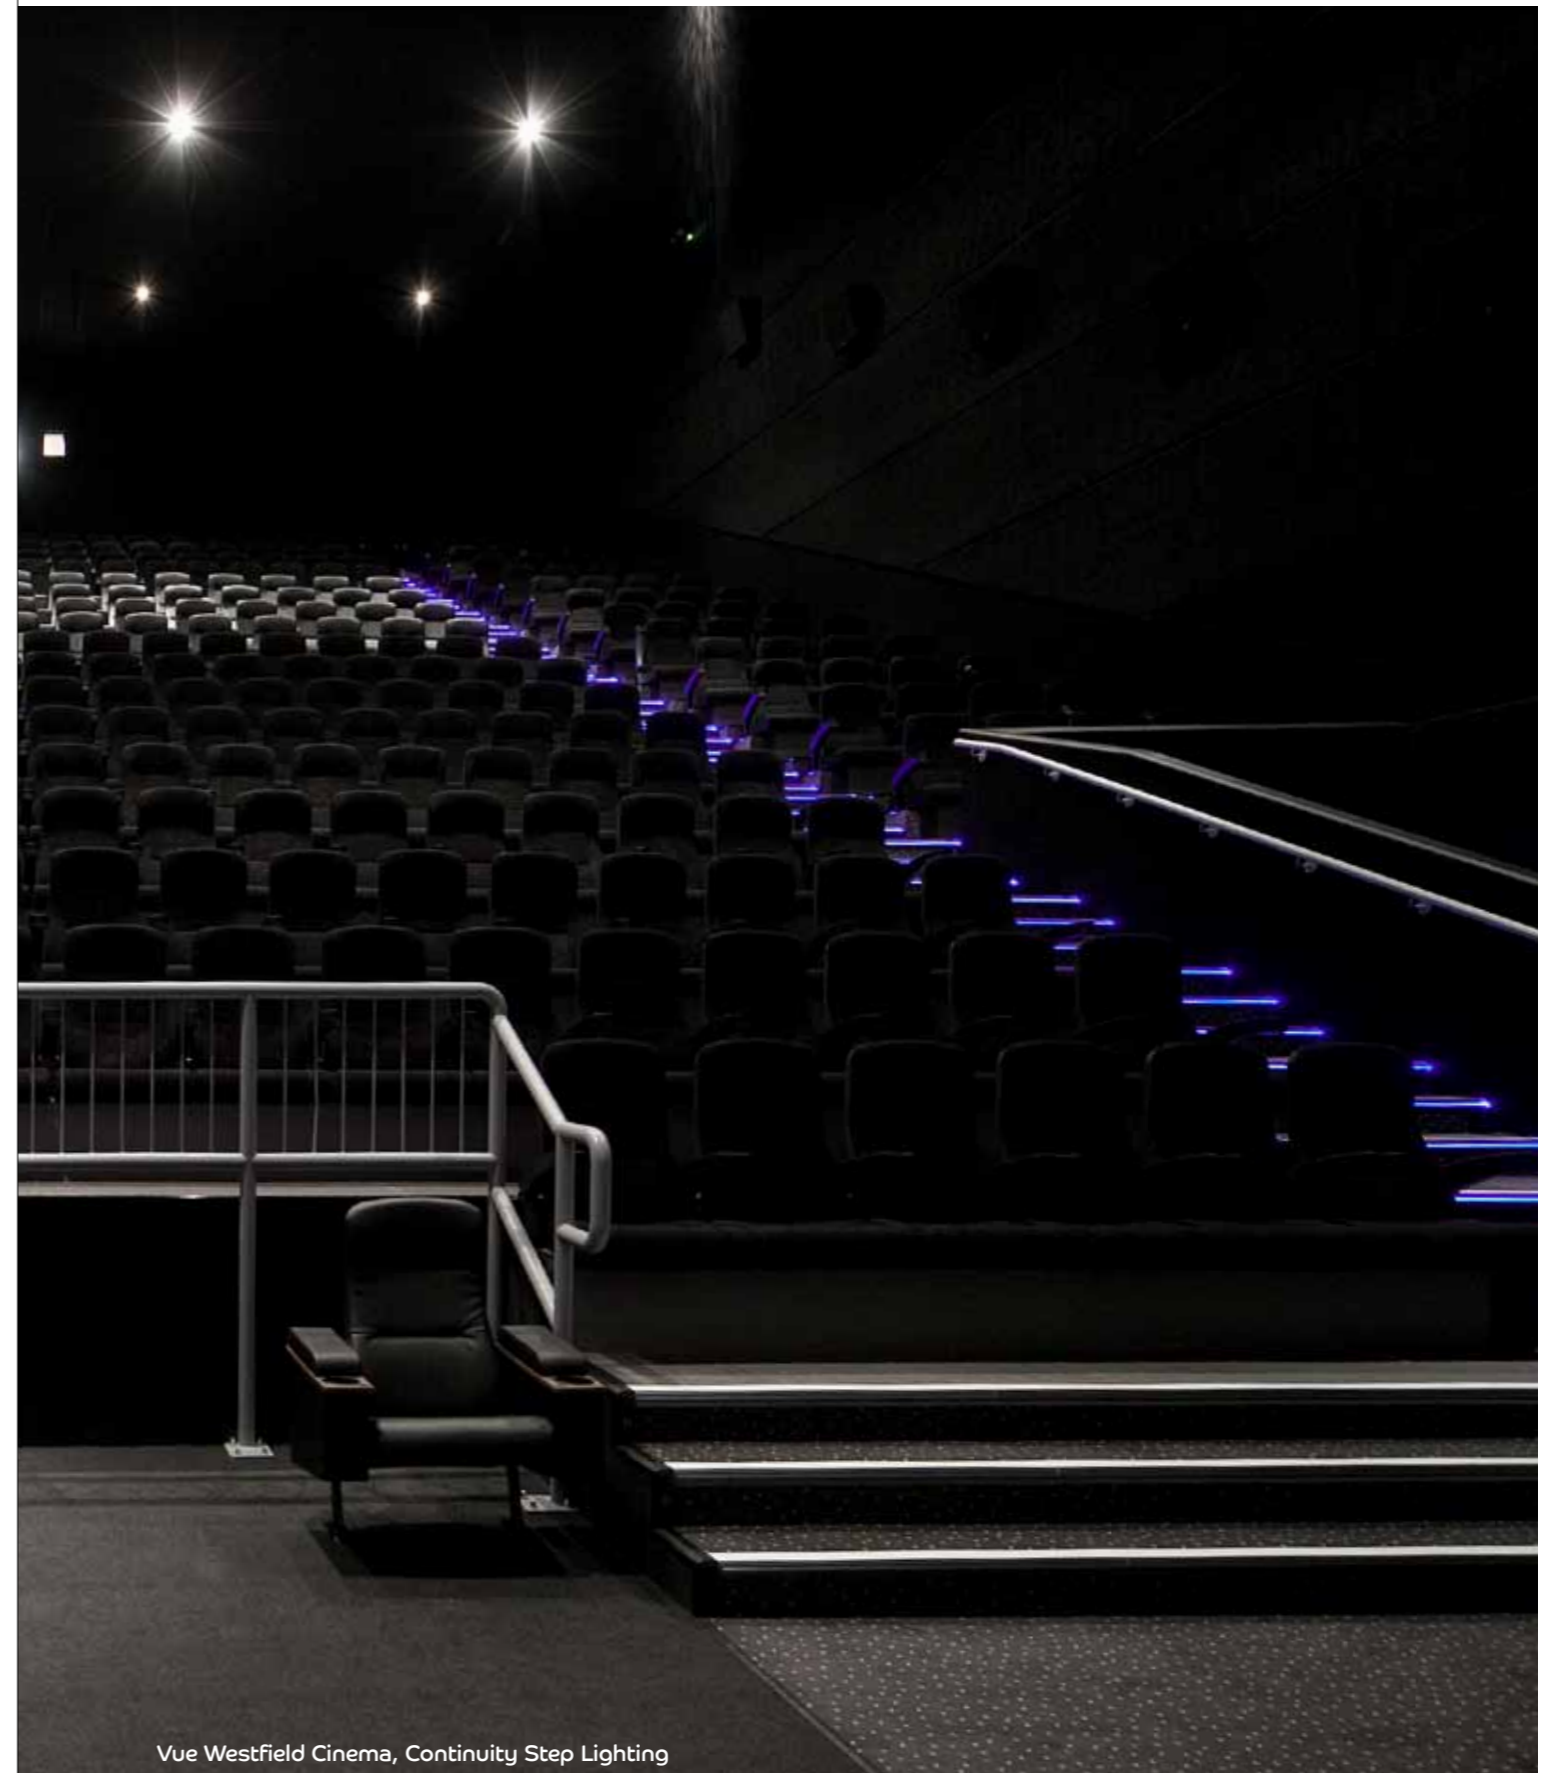

# LED lighting systems

**GRADUS**  
contract interior solutions

Vue Westfield Cinema, Continuity Step Lighting